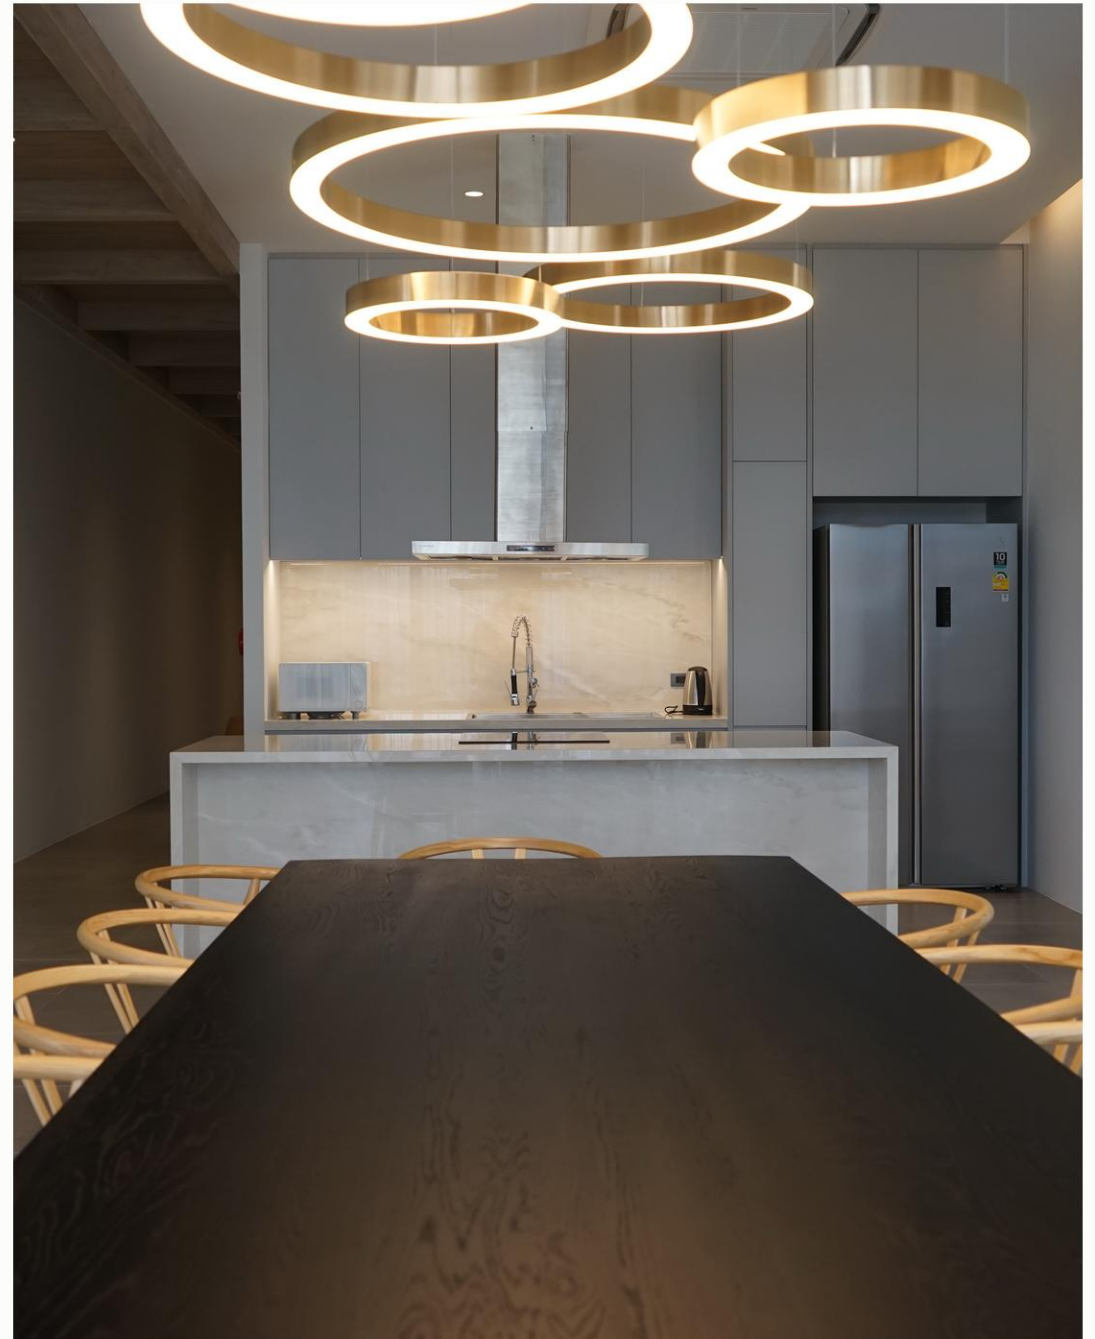

PROJECT

Toscana

LOCATION

Khao Yai

SCOPE

Built-in Furniture & Joinery, Wall Treatment & Finishes

PROJECT

The Pearl 49