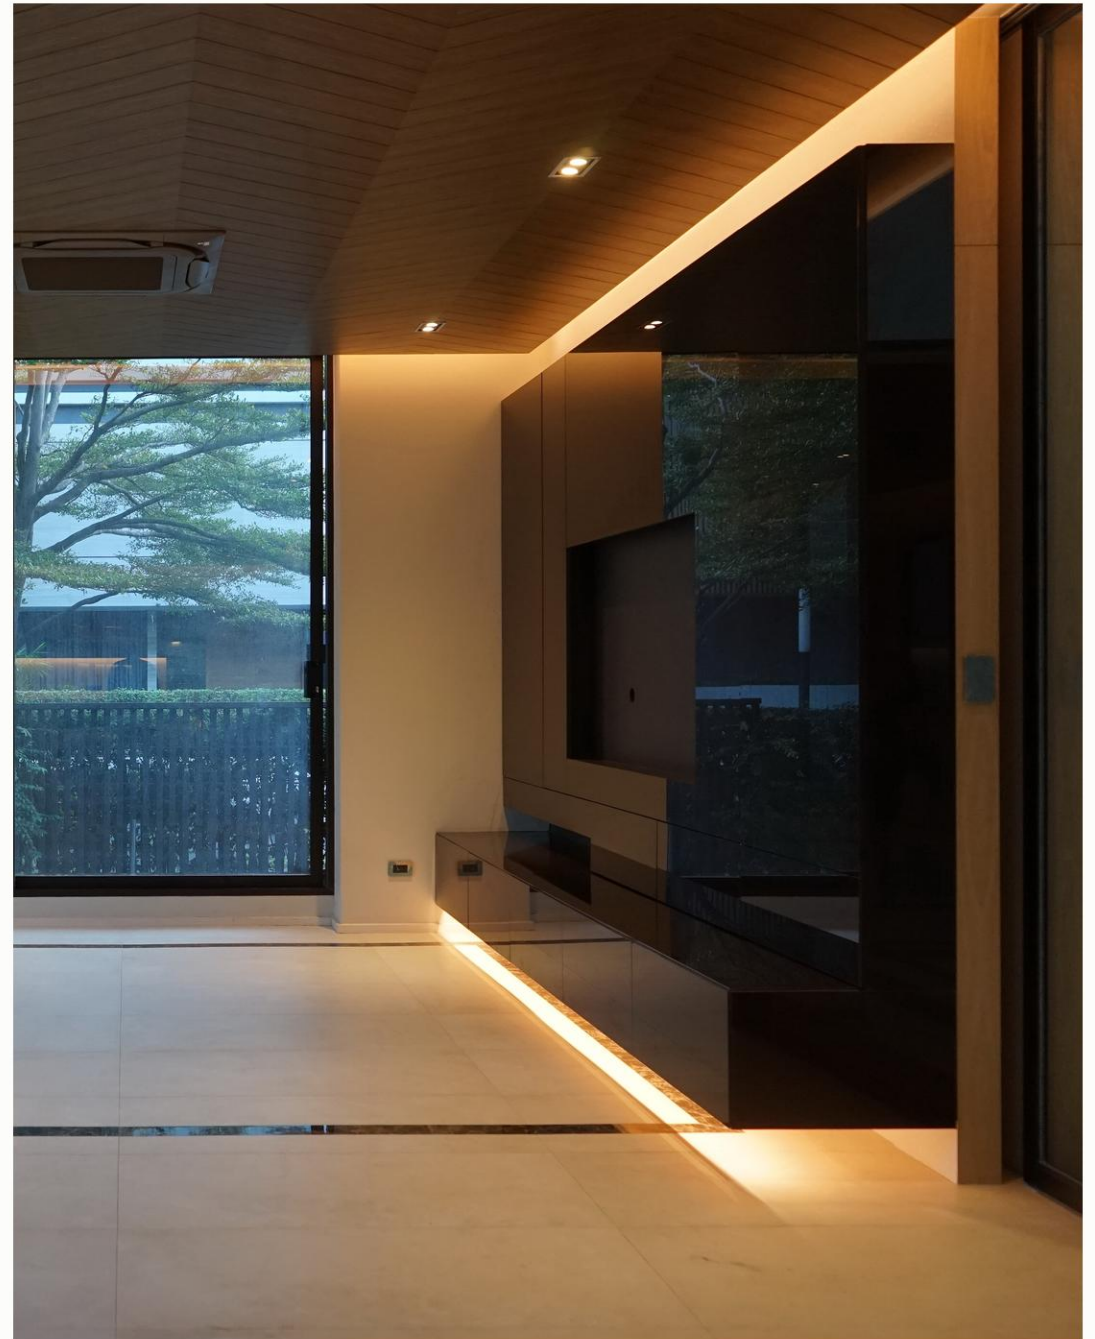

SCOPE

Built-in Furniture & Joinery, Wall Treatment & Finishes

PROJECT

Noble Pattanakarn

LOCATION

Bangkok

SCOPE

Built-in Furniture & Joinery, Wall Treatment & Finishes