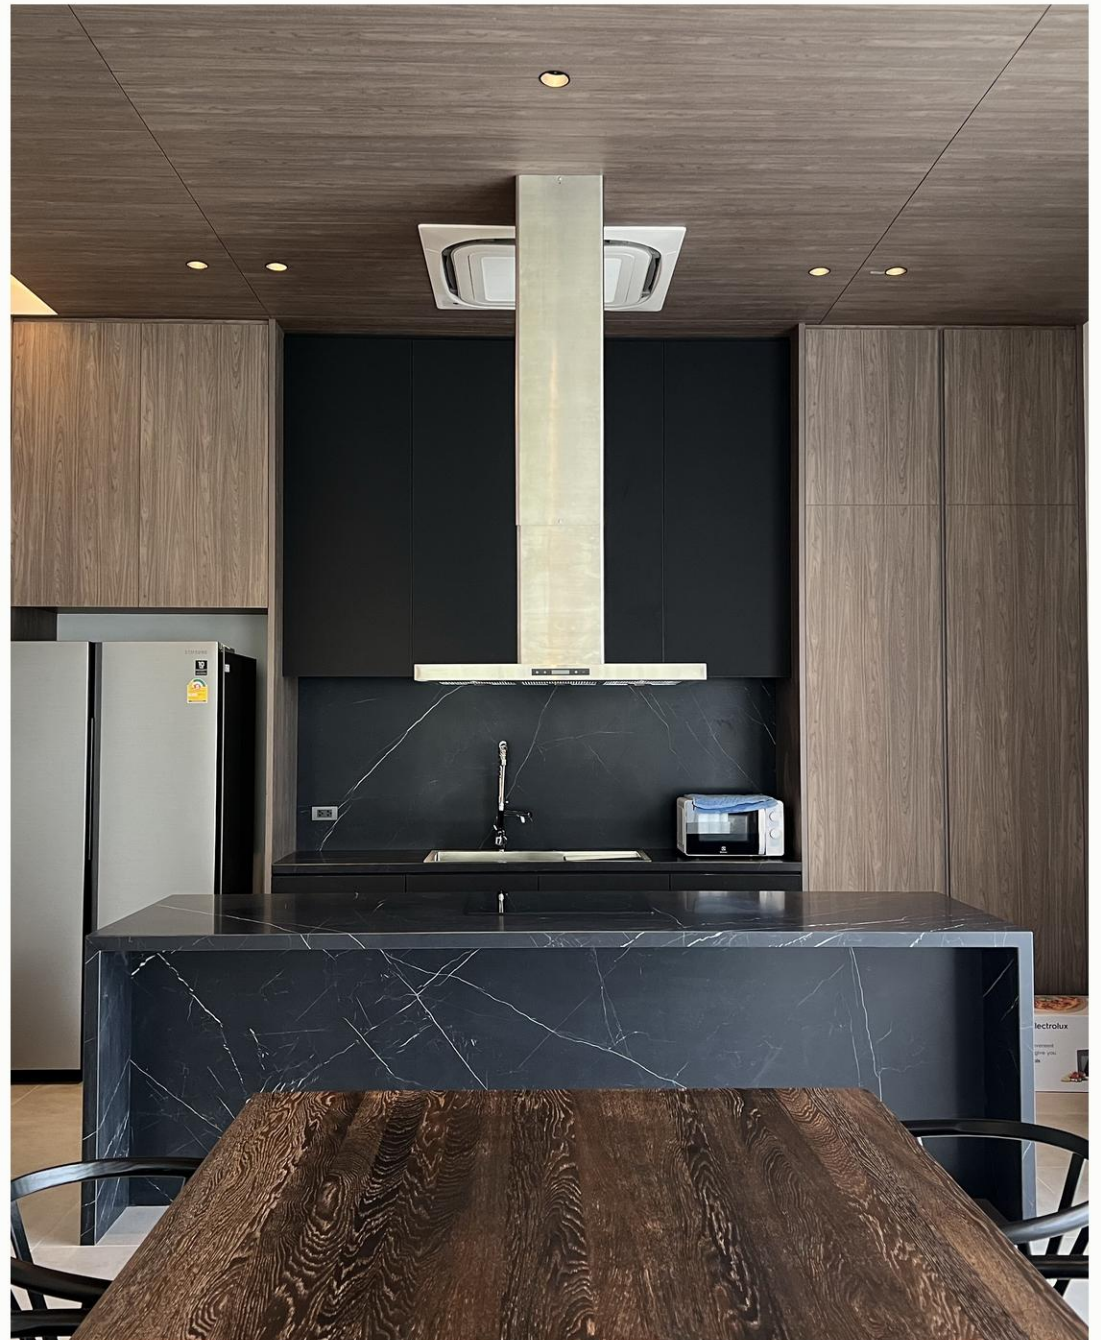

PROJECT

Toscana

LOCATION

Khao Yai

SCOPE

Built-in Furniture & Joinery, Wall Treatment & Finishes

PROJECT

The Pearl 49